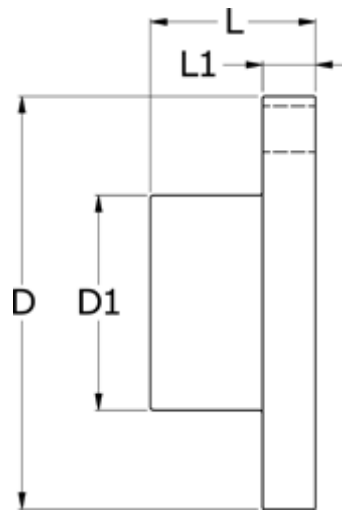

Article number: 330736001

Description: Coupling Rupex size 360  
Part 1

## Measures

---

D	= 360
D1	= 200
L	= 140
L1	= 42
Max bore	= 120
Torque (N m)	= 7800